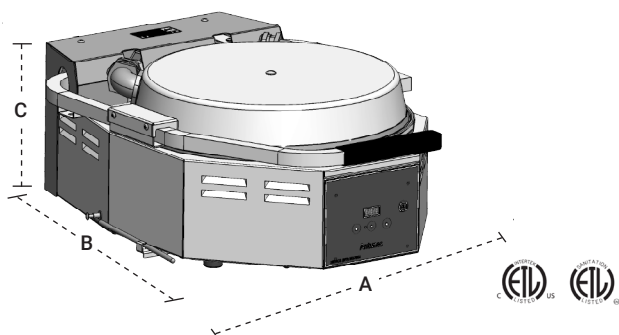

The Tortilla Warmer features a spring-loaded hinge that ensures gentle closing for maximum safety, equipment care and best presentation to guests.

Faster Cooking Speed

Warms 6-inch, 10-inch and 12-inch tortillas as quickly as 5 seconds.

Dual Platen Design

Ensures even heat distribution and consistent quality

Tortilla Warmer | TW-100

Features:

- Plated nonstick platens heat tortillas perfectly every time
- Digital variable platen temperature set point control to a maximum of 400F (205C)
- Quicker, easier cleaning with side support rod that locks top platen in place
- Large 15-inch diameter cooking surface to handle all sizes of tortillas

TW-100

Electrical Ratings

Dimensions

Model & Mfg. No.	Capacity	Approvals	Plug	Volts	Watts	Amps	Hz.	Width (A)	Depth (B)	Height (C)	Height Open (D)	Shipping Weight
TW-100 9800210	Three 6" (152 mm) wide tortillas, up to one 12" (305 mm) wide tortilla		NEMA 6-15P	208-240	1800	7.5	50/60	18" (457 mm)	24" (610 mm)	8 1/2" (216 mm)	28" (711 mm)	63 lbs. (28.58 kg)