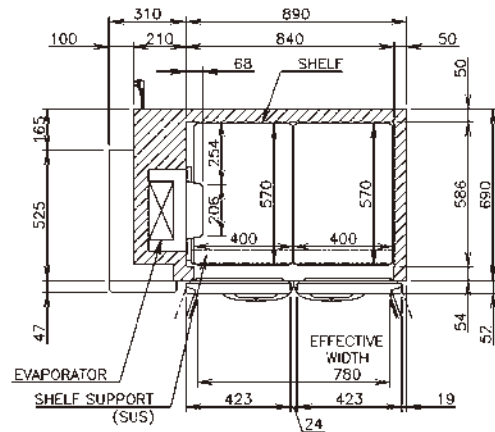

# DIMENSIONS & SPECIFICATION

## RT-128MA-S-ML

MODEL	RT-128MA-S-ML	RT-126MA-S-ML
TEMP. CONTROL	-6 to 12°C	-6 to 12°C
EFFECTIVE CAPACITY	307 L	231 L
WEIGHT	78 kg (Gross: Approx. 83kg)	71 kg (Gross: Approx. 76kg)
OUTSIDE DIMENSIONS W x D x H (mm)	1200 x 750 x 850(-880)	1200 x 600 x 850(-880)
PACKAGE W x D x H (mm)	1265 x 830 x 790	1265 x 680 x 790
POWER SUPPLY	1 Phase 230V 50Hz Capacity: 0.5kVA (2.5A)	1 Phase 230V 50Hz Capacity: 0.5kVA (2.5A)
ELECTRIC CONSUMPTION	240W Heater: 187W Refrigeration 245W Defrost: 165W	240W Heater: 192W Refrigeration 245W Defrost: 165W
AMPERAGE	Rated 2.0A	Rated 2.0A
SHELF	4pcs.	4pcs.
OPERATING CONDITION	Ambient Temperature: 5-38°C Voltage Range: Rated Voltage ±6%	Ambient Temperature: 5-38°C Voltage Range: Rated Voltage ±6%