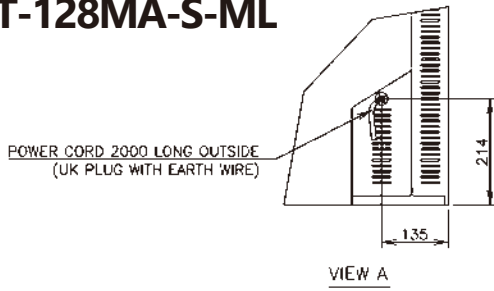

## RT-128MA-S-ML

MODEL	RT-128MA-S-ML	RT-126MA-S-ML
TEMP. CONTROL	-6 to 12°C	-6 to 12°C
EFFECTIVE CAPACITY	307 L	231 L
WEIGHT	78 kg (Gross: Approx. 83kg)	71 kg (Gross: Approx. 76kg)
OUTSIDE DIMENSIONS W x D x H (mm)	1200 x 750 x 850(-880)	1200 x 600 x 850(-880)
PACKAGE W x D x H (mm)	1265 x 830 x 790	1265 x 680 x 790
POWER SUPPLY	1 Phase 230V 50Hz Capacity: 0.5kVA (2.5A)	1 Phase 230V 50Hz Capacity: 0.5kVA (2.5A)
ELECTRIC CONSUMPTION	240W Heater: 187W Refrigeration 245W Defrost: 165W	240W Heater: 192W Refrigeration 245W Defrost: 165W
AMPERAGE	Rated 2.0A	Rated 2.0A
SHELF	4pcs.	4pcs.
OPERATING CONDITION	Ambient Temperature: 5-38°C Voltage Range: Rated Voltage ±6%	Ambient Temperature: 5-38°C Voltage Range: Rated Voltage ±6%