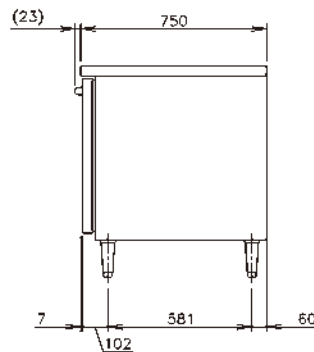

# DIMENSIONS & SPECIFICATION

## RT-128MA-S-ML

MODEL	RT-128MA-S-ML	RT-126MA-S-ML
TEMP. CONTROL	-6 to 12°C	-6 to 12°C
EFFECTIVE CAPACITY	307 L	231 L
WEIGHT	78 kg (Gross: Approx. 83kg)	71 kg (Gross: Approx. 76kg)
OUTSIDE DIMENSIONS W x D x H (mm)	1200 x 750 x 850(-880)	1200 x 600 x 850(-880)
PACKAGE W x D x H (mm)	1265 x 830 x 790	1265 x 680 x 790
POWER SUPPLY	1 Phase 230V 50Hz Capacity: 0.5kVA (2.5A)	1 Phase 230V 50Hz Capacity: 0.5kVA (2.5A)
ELECTRIC CONSUMPTION	240W Heater: 187W Refrigeration 245W Defrost: 165W	240W Heater: 192W Refrigeration 245W Defrost: 165W
AMPERAGE	Rated 2.0A	Rated 2.0A
SHELF	4pcs.	4pcs.
OPERATING CONDITION	Ambient Temperature: 5-38°C Voltage Range: Rated Voltage ±6%	Ambient Temperature: 5-38°C Voltage Range: Rated Voltage ±6%