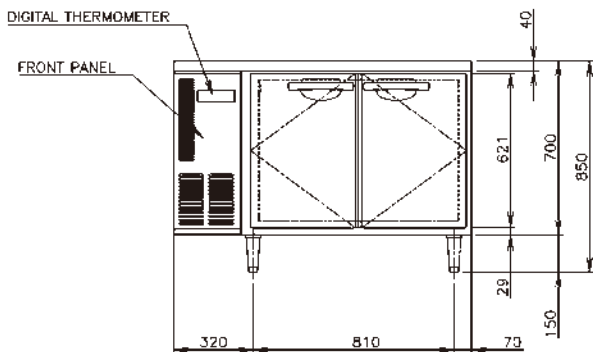

### KEY FEATURES

- > Pillar-less design for easy loading of large pans & trays
- > Enhanced cooling capacity with larger evaporator and stronger cooling fan
- > Cleaning-free condenser
- > Ergonomic full-height door
- > HACCP complied design
- > Forced evaporation system
- > Smart auto-defrost system
- > Field reversible door
- > Removable door gaskets

# DIMENSIONS & SPECIFICATION

## RT-128MA-S-ML

MODEL	RT-128MA-S-ML	RT-126MA-S-ML
TEMP. CONTROL	-6 to 12°C	-6 to 12°C
EFFECTIVE CAPACITY	307 L	231 L
WEIGHT	78 kg (Gross: Approx. 83kg)	71 kg (Gross: Approx. 76kg)
OUTSIDE DIMENSIONS W x D x H (mm)	1200 x 750 x 850(-880)	1200 x 600 x 850(-880)
PACKAGE W x D x H (mm)	1265 x 830 x 790	1265 x 680 x 790
POWER SUPPLY	1 Phase 230V 50Hz Capacity: 0.5kVA (2.5A)	1 Phase 230V 50Hz Capacity: 0.5kVA (2.5A)
ELECTRIC CONSUMPTION	240W Heater: 187W Refrigeration 245W Defrost: 165W	240W Heater: 192W Refrigeration 245W Defrost: 165W
AMPERAGE	Rated 2.0A	Rated 2.0A
SHELF	4pcs.	4pcs.
OPERATING CONDITION	Ambient Temperature: 5-38°C Voltage Range: Rated Voltage ±6%	Ambient Temperature: 5-38°C Voltage Range: Rated Voltage ±6%