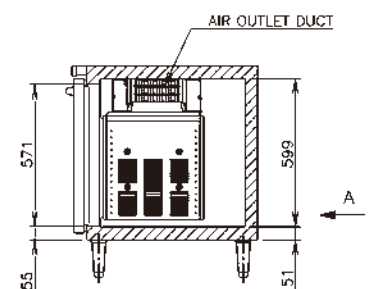

### KEY FEATURES

- > Pillar-less design for easy loading of large pans & trays
- > Enhanced cooling capacity with larger evaporator and stronger cooling fan
- > Cleaning-free condenser
- > Ergonomic full-height door
- > HACCP complied design
- > Forced evaporation system
- > Smart auto-defrost system
- > Field reversible door
- > Removable door gaskets

## RT-128MA-S-ML

MODEL	RT-128MA-S-ML	RT-126MA-S-ML
TEMP. CONTROL	-6 to 12°C	-6 to 12°C
EFFECTIVE CAPACITY	307 L	231 L
WEIGHT	78 kg (Gross: Approx. 83kg)	71 kg (Gross: Approx. 76kg)
OUTSIDE DIMENSIONS W x D x H (mm)	1200 x 750 x 850(-880)	1200 x 600 x 850(-880)
PACKAGE W x D x H (mm)	1265 x 830 x 790	1265 x 680 x 790
POWER SUPPLY	1 Phase 230V 50Hz Capacity: 0.5kVA (2.5A)	1 Phase 230V 50Hz Capacity: 0.5kVA (2.5A)
ELECTRIC CONSUMPTION	240W Heater: 187W Refrigeration 245W Defrost: 165W	240W Heater: 192W Refrigeration 245W Defrost: 165W
AMPERAGE	Rated 2.0A	Rated 2.0A
SHELF	4pcs.	4pcs.
OPERATING CONDITION	Ambient Temperature: 5-38°C Voltage Range: Rated Voltage ±6%	Ambient Temperature: 5-38°C Voltage Range: Rated Voltage ±6%