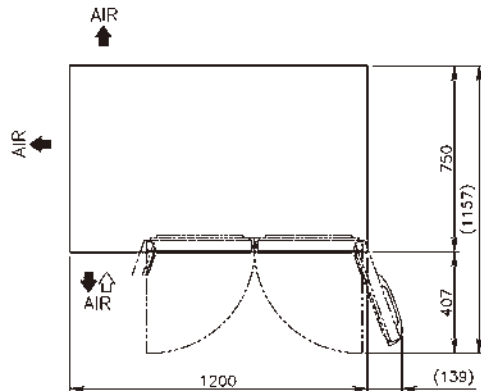

# DIMENSIONS & SPECIFICATION

## RT-128MA-S-ML

MODEL	RT-128MA-S-ML	RT-126MA-S-ML
TEMP. CONTROL	-6 to 12°C	-6 to 12°C
EFFECTIVE CAPACITY	307 L	231 L
WEIGHT	78 kg (Gross: Approx. 83kg)	71 kg (Gross: Approx. 76kg)
OUTSIDE DIMENSIONS W x D x H (mm)	1200 x 750 x 850(-880)	1200 x 600 x 850(-880)
PACKAGE W x D x H (mm)	1265 x 830 x 790	1265 x 680 x 790
POWER SUPPLY	1 Phase 230V 50Hz Capacity: 0.5kVA (2.5A)	1 Phase 230V 50Hz Capacity: 0.5kVA (2.5A)
ELECTRIC CONSUMPTION	240W Heater: 187W Refrigeration 245W Defrost: 165W	240W Heater: 192W Refrigeration 245W Defrost: 165W
AMPERAGE	Rated 2.0A	Rated 2.0A
SHELF	4pcs.	4pcs.
OPERATING CONDITION	Ambient Temperature: 5-38°C Voltage Range: Rated Voltage ±6%	Ambient Temperature: 5-38°C Voltage Range: Rated Voltage ±6%