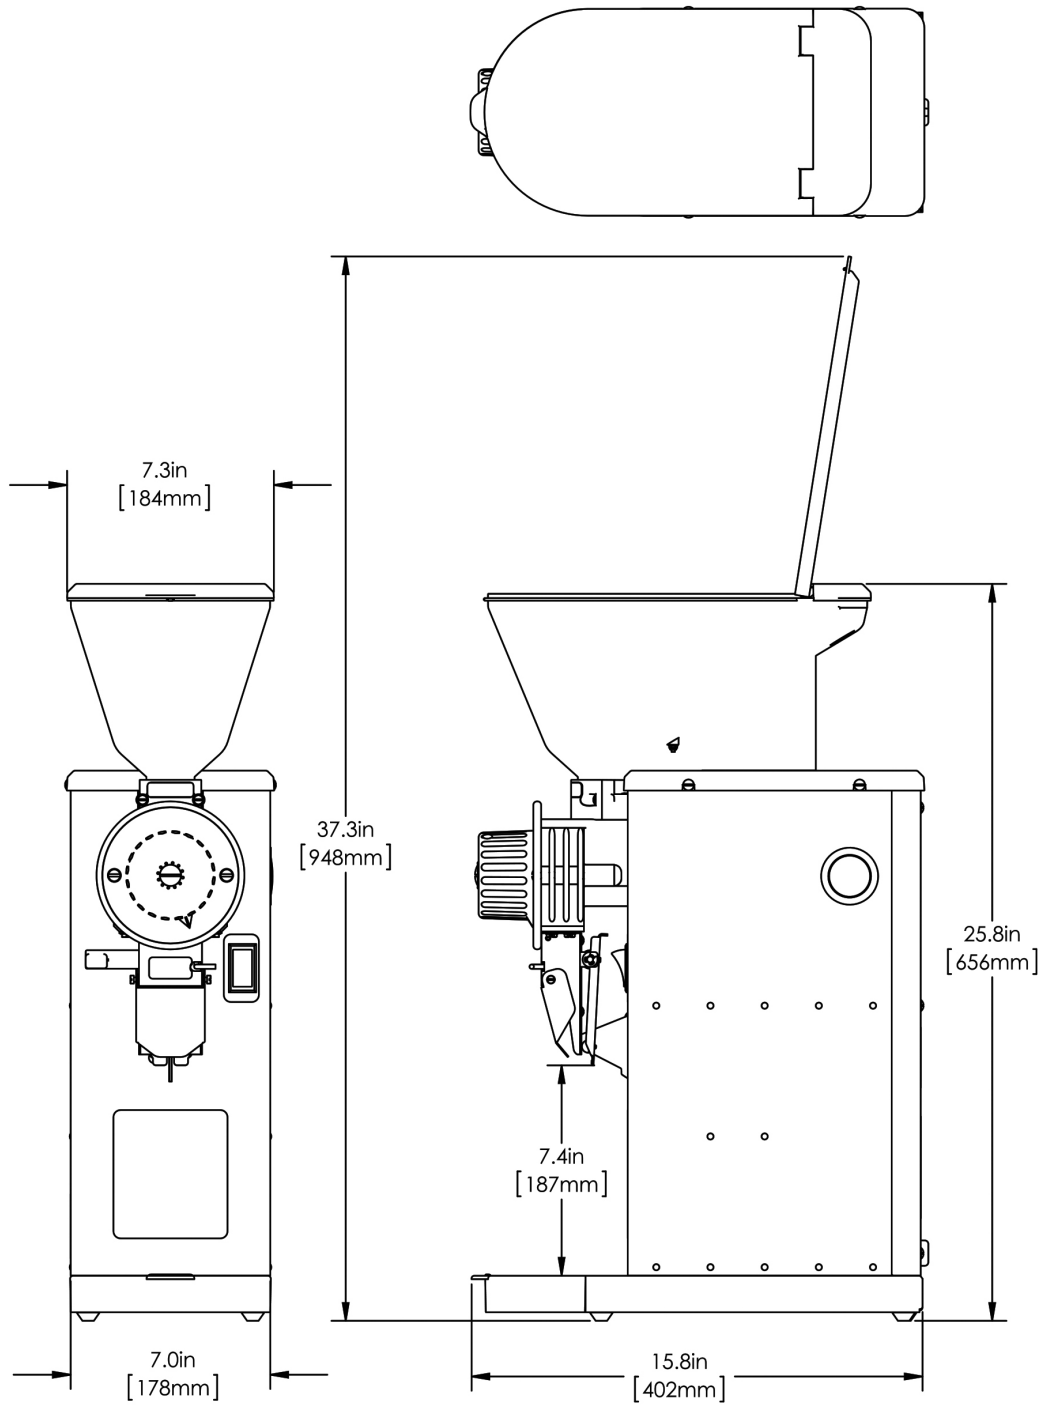

GVH-3A, 220-240V 50-60HZ CE UK

Height: 25.8" Width: 7.3" Depth: 15.8"
(65.5cm) (18.5cm) (40.1cm)

- New sleek styling with visual 1.36 kg (3 lb) hopper promotes freshly ground coffee
- Versatile design allows grinding into bags, cans, and cups and other containers to meet a multitude of customer needs
- Base Model 55600.0004 can be purchased separately, as can any of the compatible hoppers (.45kg hopper=p/n 54329.1000; .90kg hopper=p/n 54332.1000; 1.36kg hopper=p/n 54335.1000)
- Fast grinding – 1.36 kg (three pounds) in about 90 seconds – maximizes speed of service
- 340° dial resolution for precise tuning of grind particle size
- Ergonomic clamp holds smaller size bags and containers in place for hands-free operation
- Easy to use cleaning lever ensures complete removal of all ground coffee from the grind chamber
- Precision Rockwell 65C hard burrs provide consistency, grind after grind
- Bag switch prevents grinding before bag/container is in place
- Industry leading grinding burr warranty

Agency:

Specifications

Product #: 55600.0304

Finish: Stainless/Black

Hoppers: One

Hopper Capacity: 3.00 lbs (1.361 kgs)

Additional Features

Electrical & Capacity

Last Updated:
08/12/2022

	Unit			Shipping				
	Height	Width	Depth	Height	Width	Depth	Weight	Volume
English	25.8 in.	7.3 in.	15.8 in.	31.4 in.	11.2 in.	20.1 in.	52.370 lbs	4.076 ft ³
Metric	65.5 cm	18.5 cm	40.1 cm	79.7 cm	28.4 cm	51.0 cm	23.755 kgs	0.115 m ³