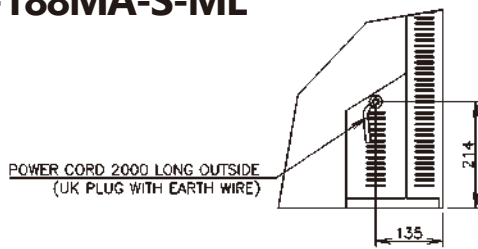

CERTIFICATION

DIMENSIONS & SPECIFICATION

RT-188MA-S-ML

VIEW A(1/10)

MODEL	RT-188MA-S-ML	RT-186MA-S-ML
TEMP. CONTROL	-6 to 12°C	-6 to 12°C
EFFECTIVE CAPACITY	502 L	401 L
WEIGHT	102kg (Gross: Approx. 107kg)	93kg (Gross: Approx. 98kg)
OUTSIDE DIMENSIONS W x D x H (mm)	1800 x 750 x 850(-880)	1800 x 600 x 850(-880)
PACKAGE W x D x H (mm)	1865 x 830 x 790	1865 x 680 x 790
POWER SUPPLY	1 Phase 230V 50Hz Capacity: 0.67kVA (3.05A)	1 Phase 230V 50Hz Capacity: 0.67kVA (3.05A)
ELECTRIC CONSUMPTION	270W Heater: 201W Refrigeration 280W Defrost: 165W	270W Heater: 201W Refrigeration 280W Defrost: 165W
AMPERAGE	Rated 2.1A	Rated 2.1A
SHELF	6pcs.	3pcs.
OPERATING CONDITION	Ambient Temperature: 5-38°C Voltage Range: Rated Voltage ±6%	Ambient Temperature: 5-38°C Voltage Range: Rated Voltage ±6%