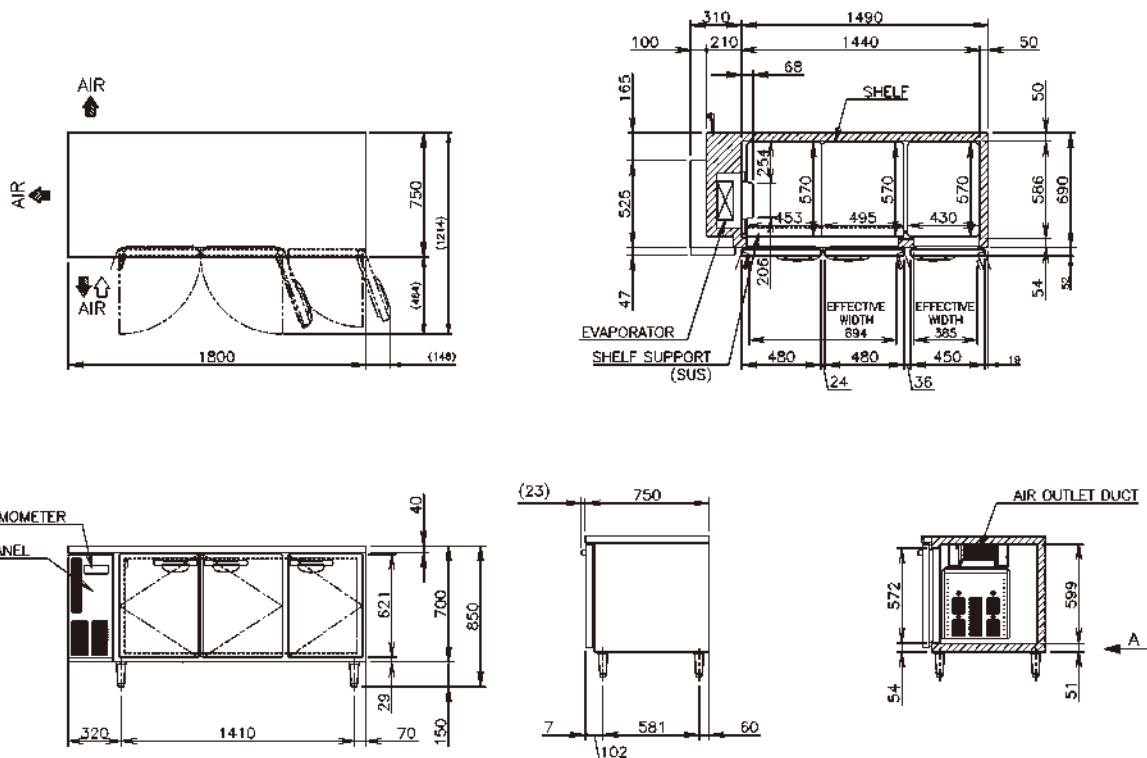

CERTIFICATION

DIMENSIONS & SPECIFICATION

RT-188MA-S-ML

VIEW A(1/10)

MODEL	RT-188MA-S-ML	RT-186MA-S-ML
TEMP. CONTROL	-6 to 12°C	-6 to 12°C
EFFECTIVE CAPACITY	502 L	401 L
WEIGHT	102kg (Gross: Approx. 107kg)	93kg (Gross: Approx. 98kg)
OUTSIDE DIMENSIONS W x D x H (mm)	1800 x 750 x 850(-880)	1800 x 600 x 850(-880)
PACKAGE W x D x H (mm)	1865 x 830 x 790	1865 x 680 x 790
POWER SUPPLY	1 Phase 230V 50Hz Capacity: 0.67kVA (3.05A)	1 Phase 230V 50Hz Capacity: 0.67kVA (3.05A)
ELECTRIC CONSUMPTION	270W Heater: 201W Refrigeration 280W Defrost: 165W	270W Heater: 201W Refrigeration 280W Defrost: 165W
AMPERAGE	Rated 2.1A	Rated 2.1A
SHELF	6pcs.	3pcs.
OPERATING CONDITION	Ambient Temperature: 5-38°C Voltage Range: Rated Voltage ±6%	Ambient Temperature: 5-38°C Voltage Range: Rated Voltage ±6%