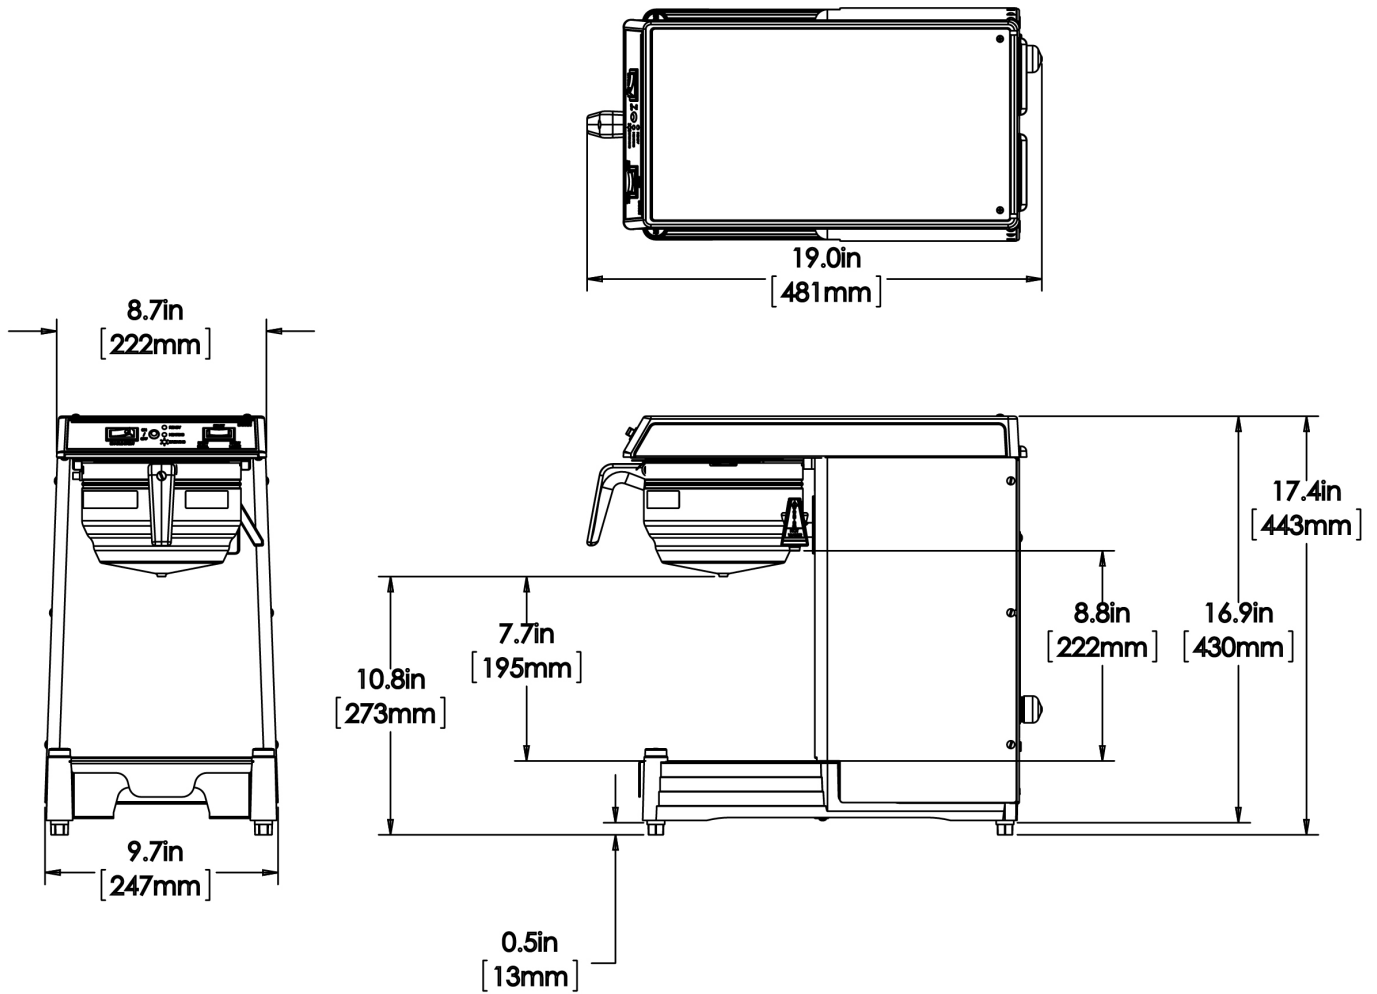

Last Updated:
12/07/2023

	Unit			Shipping				
	Height	Width	Depth	Height	Width	Depth	Weight	Volume
English	17.4 in.	9.7 in.	19.0 in.	19.5 in.	12.4 in.	19.5 in.	25.500 lbs	2.723 ft ³
Metric	44.2 cm	24.6 cm	48.3 cm	49.5 cm	31.4 cm	49.5 cm	11.567 kgs	0.077 m ³