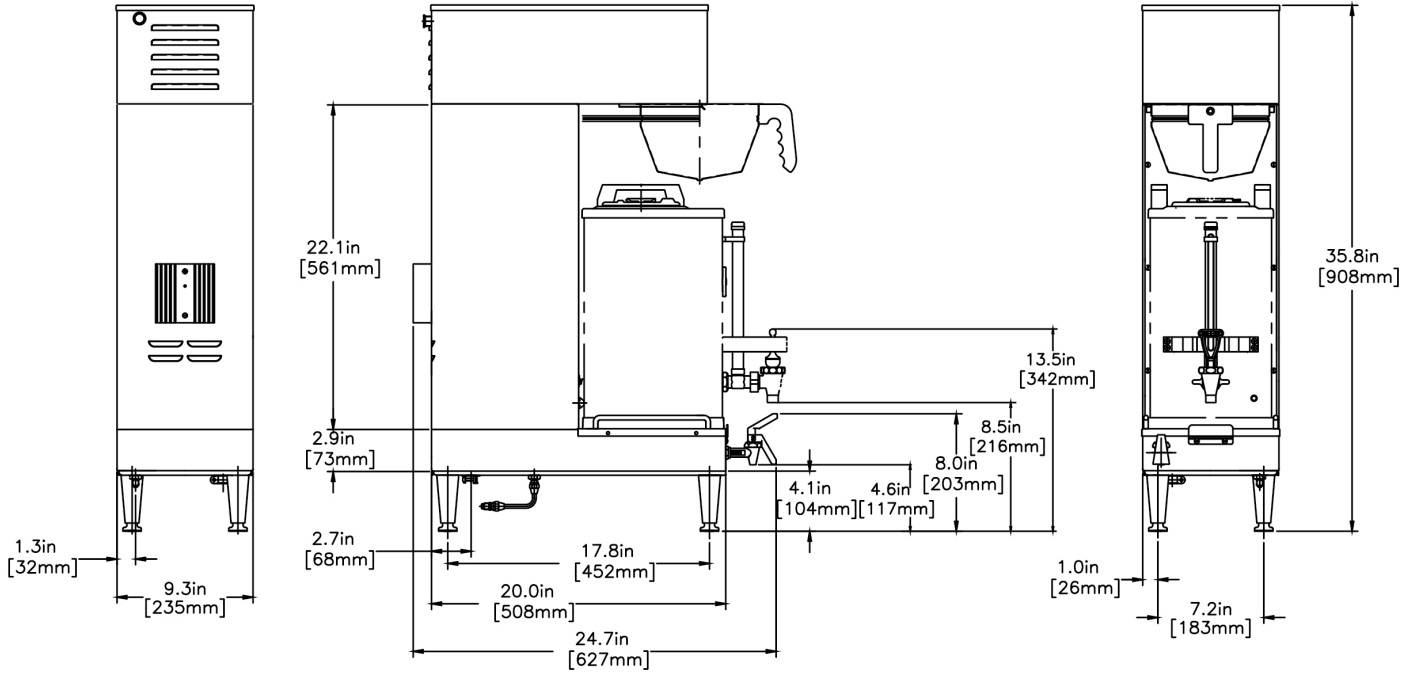

Last Updated:
03/30/2023

Unit				Shipping				
	Height	Width	Depth	Height	Width	Depth	Weight	Volume
English	35.8 in.	9.3 in.	24.7 in.	39.8 in.	12.8 in.	27.1 in.	61.000 lbs	7.995 ft ³
Metric	90.9 cm	23.6 cm	62.7 cm	101.0 cm	32.5 cm	68.9 cm	27.670 kgs	0.226 m ³