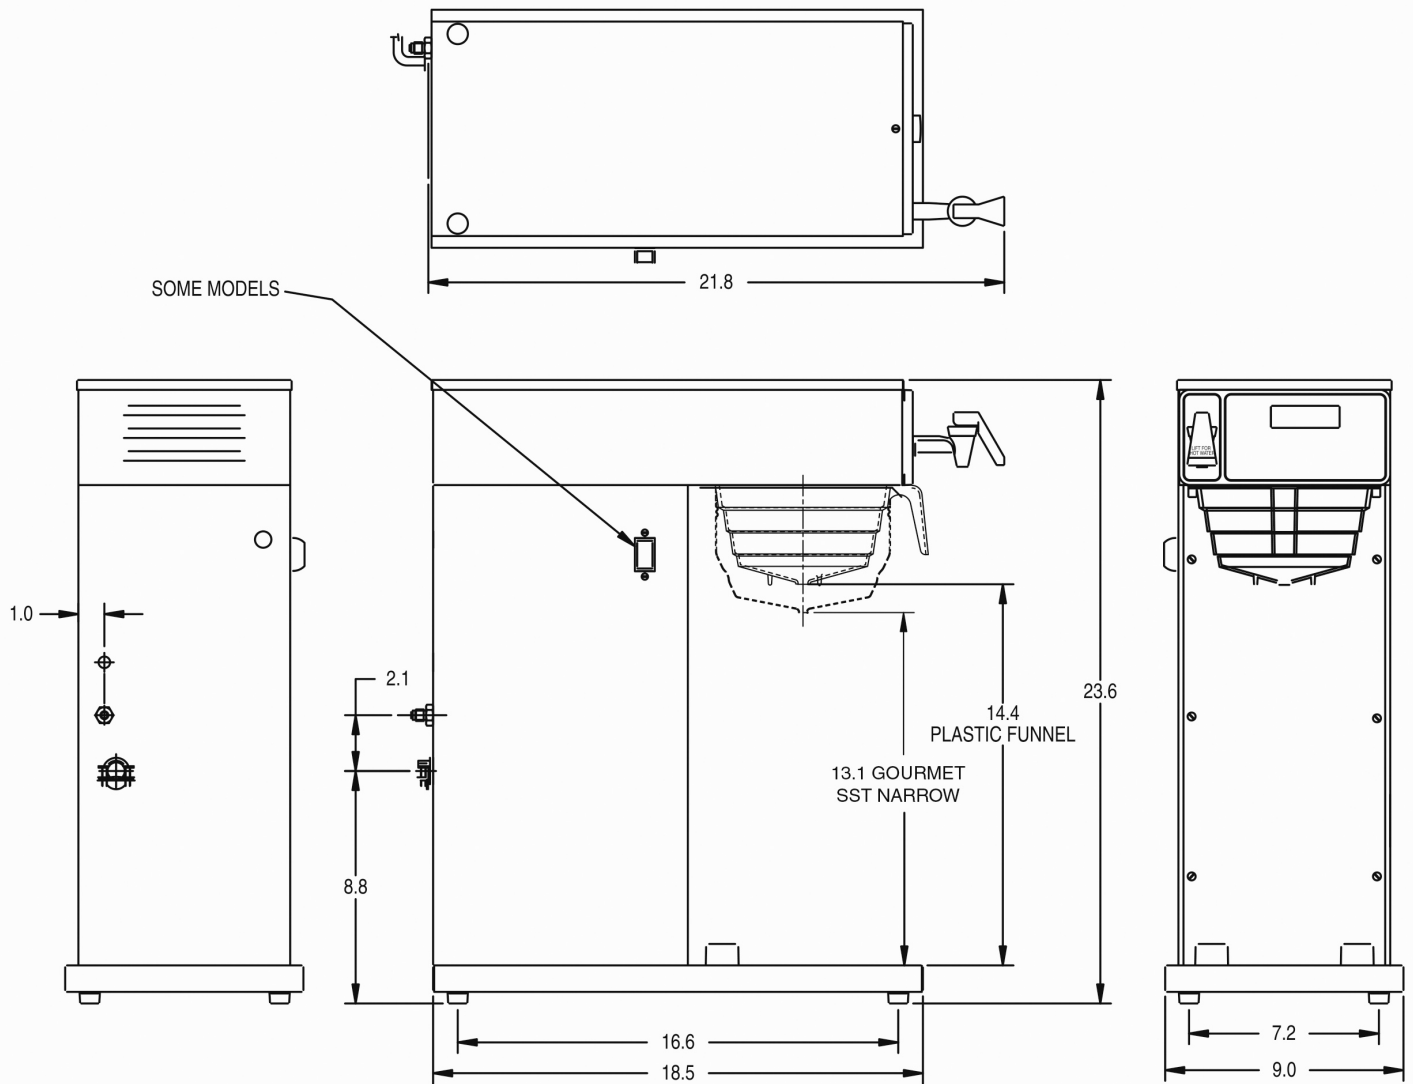

Last Updated:  
07/12/2023

	Unit			Shipping				
	Height	Width	Depth	Height	Width	Depth	Weight	Volume
English	23.6 in.	9.0 in.	22.5 in.	29.0 in.	11.9 in.	25.8 in.	34.550 lbs	5.145 ft <sup>3</sup>
Metric	59.9 cm	22.9 cm	57.2 cm	73.7 cm	30.2 cm	65.6 cm	15.672 kgs	0.146 m <sup>3</sup>